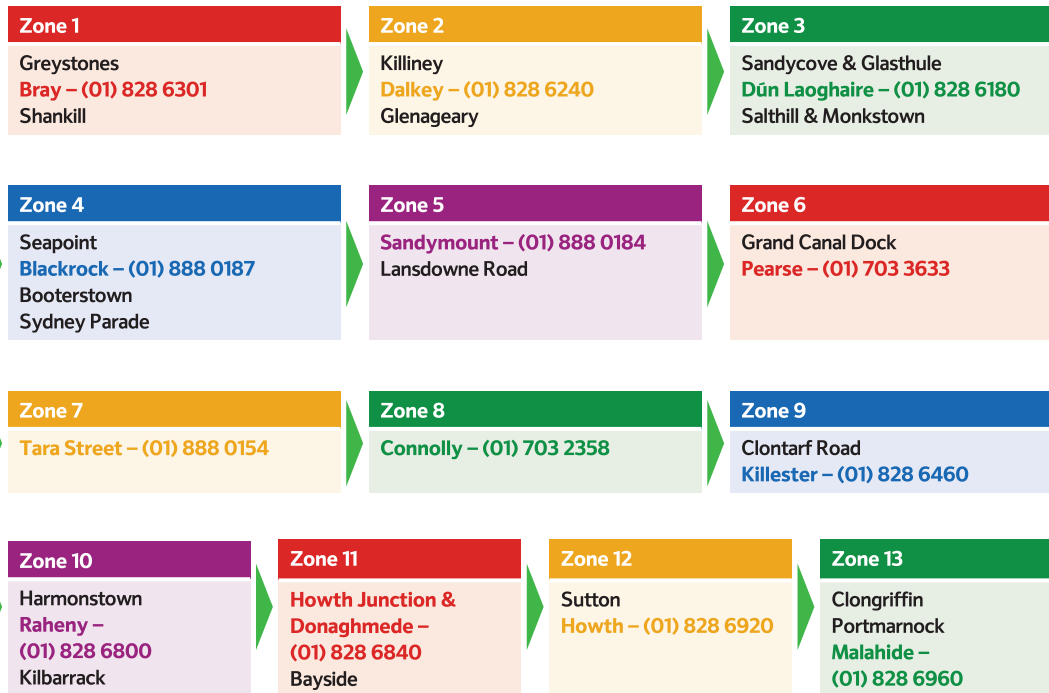

Station Opening Times

Mon-Fri: 06.00-24.00

Sat: 07.00-24.00

Sun: 09.00-24.00

Zone 1	Bray	(01) 828 6301
Zone 2	Dalkey	(01) 828 6240
Zone 3	Dún Laoghaire	(01) 828 6180
Zone 4	Blackrock	(01) 888 0187
Zone 5	Sandymount	(01) 888 0184
Zone 6	Pearse	(01) 703 3633
Zone 7	Tara St	(01) 888 0154
Zone 8	Connolly	(01) 703 2358
Zone 9	Killester	(01) 828 6460
Zone 10	Raheny	(01) 828 6800
Zone 11	Howth Junction	(01) 828 6840
Zone 12	Howth	(01) 828 6920
Zone 13	Malahide	(01) 828 6960

For emergency use only

If there is an immediate safety threat to you and other rail users, please call (01) 855 5454. Please note this phone number is for Emergencies only.